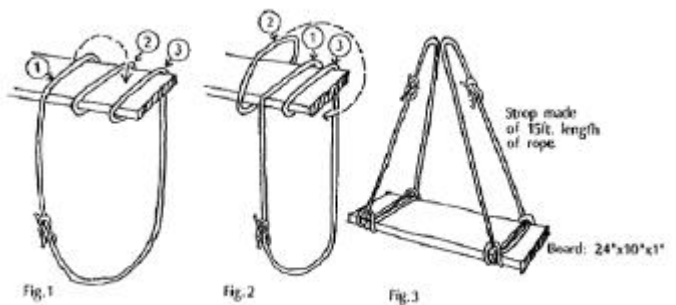

Pioneering Challenge

Project: Scaffold Hitch

Points: up to 50 points

Equipment: plank
several ropes

Time rating: short

Difficulty rating: easy

Notes: the plank should be held secure, stable and level

Scaffold Hitch

Scaffold Hitch