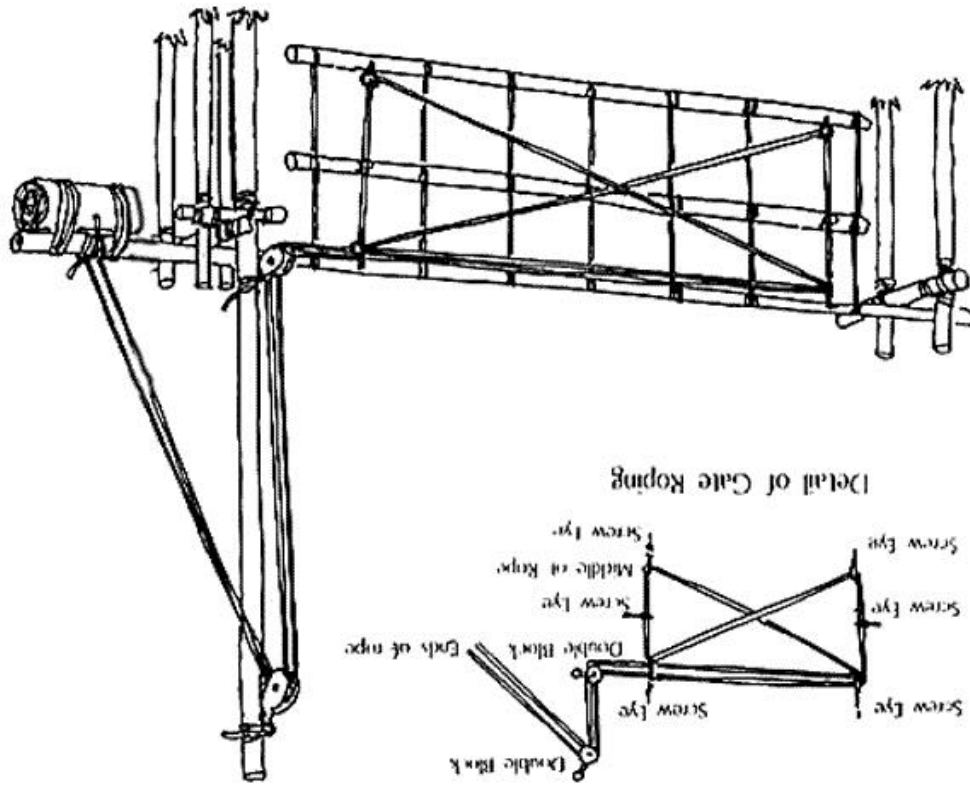

Pioneering Challenge

Project: Scaffold Hitch

Points: up to 50 points

Equipment: plank
several ropes

Time rating: short

Difficulty rating: easy

Notes: the plank should be held secure, stable and level

Scaffold Hitch

Scaffold Hitch