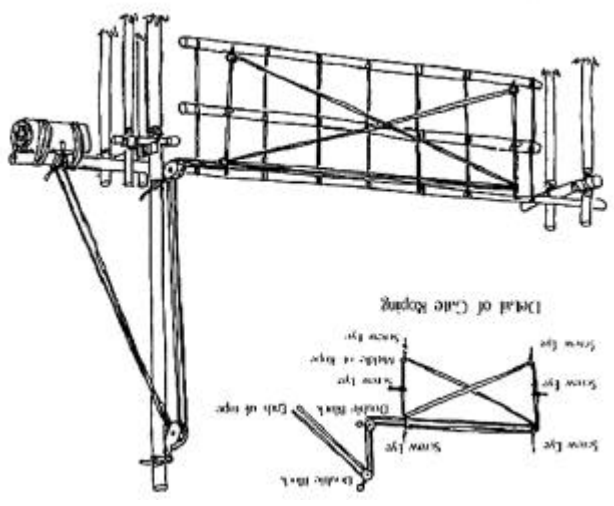

Pioneering Challenge

Counterweight Gate

Project: up to 400 points each

Equipment: various depending on design

Time rating: medium

Difficulty rating: medium

Notes: points will be gained for the ingenuity and quality of the mechanism

Pioneering Challenge

Project: Scaffold Hitch

Points: up to 50 points

Equipment: plank
several ropes

Time rating: short

Difficulty rating: easy

Notes: the plank should be held secure, stable and level

Scaffold Hitch

Scaffold Hitch