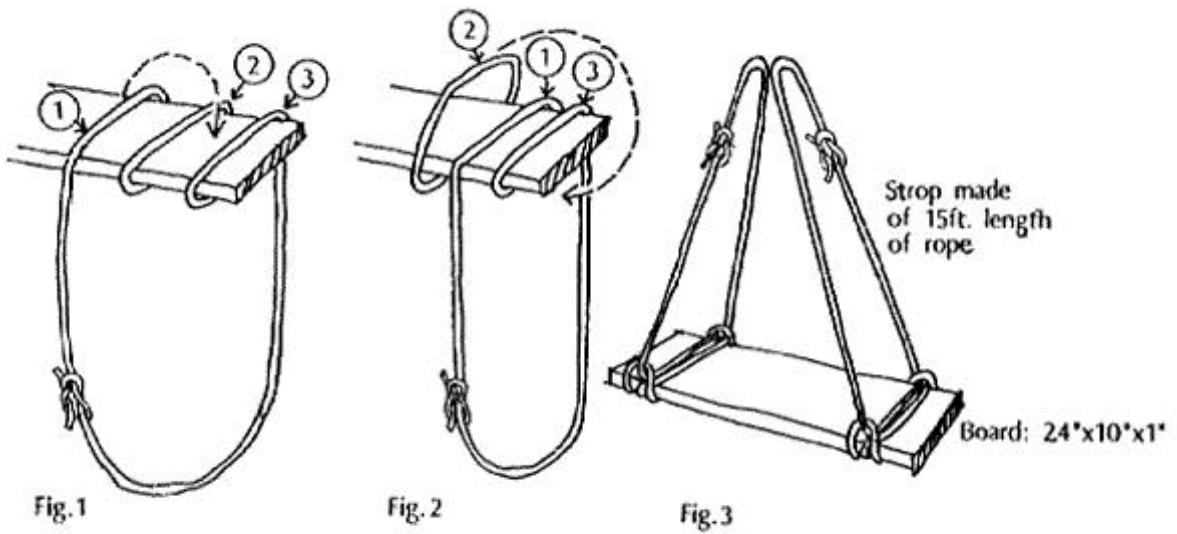

Pioneering Challenge

Project: Scaffold Hitch

Points: up to 50 points

Equipment: plank
several ropes

Time rating: short

Difficulty rating: easy

Notes: the plank should be held secure, stable and level

Scaffold Hitch

Scaffold Hitch