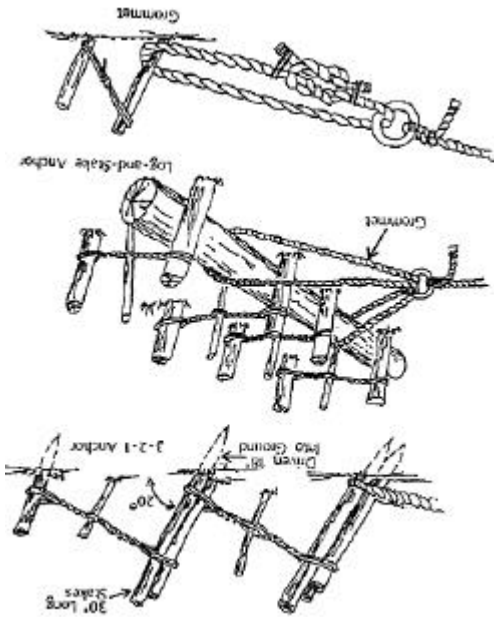

Pioneering Challenge

Project: Anchors
Points: up to 100 points each
Equipment: various depending on design
Time rating: short to medium
Difficulty rating: easy to medium
Notes: points will be gained for the quality and strength of the anchors

Pioneering Challenge

Project: Ladder
Points: up to 300 points
Equipment: various depending on design
Time rating: medium to long
Difficulty rating: easy to medium
Notes: ladder should take the weight of a person safely and be stable

Ladder Hitch

Log-and-Stake Anchor

Fig.4

Fig.3

Fig.2

Fig.1

Ladder Hitch