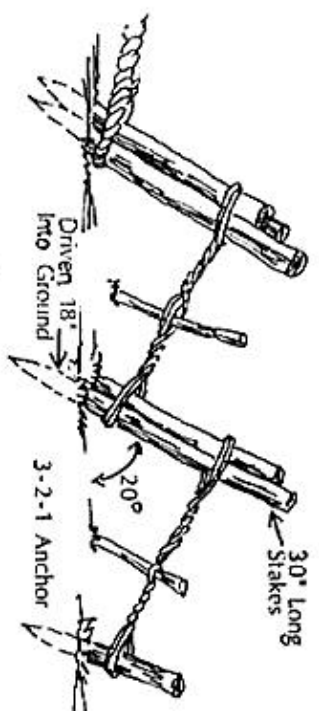

Pioneering Challenge

Project: Ladder
Points: up to 300 points
Equipment: various depending on design
Time rating: medium to long
Difficulty rating: easy to medium
Notes: ladder should take the weight of a person safely and be stable

Ladder Hitch

Log-and-Stake Anchor

Fig.4

Fig.3

Fig.2

Fig.1

Ladder Hitch