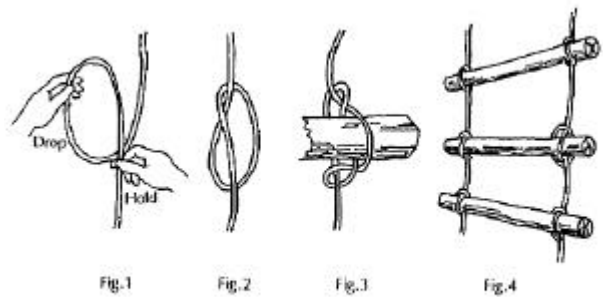

Pioneering Challenge

Project: Anchors
Points: up to 100 points each
Equipment: various depending on design
Time rating: short to medium
Difficulty rating: easy to medium
Notes: points will be gained for the quality and strength of the anchors

Pioneering Challenge

Project: Ladder
Points: up to 300 points
Equipment: various depending on design
Time rating: medium to long
Difficulty rating: easy to medium
Notes: ladder should take the weight of a person safely and be stable