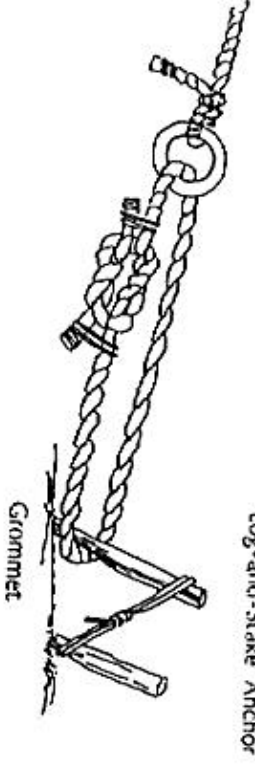

Pioneering Challenge

Project: Anchors
Points: up to 100 points each
Equipment: various depending on design
Time rating: short to medium
Difficulty rating: easy to medium
Notes: points will be gained for the quality and strength of the anchors

Pioneering Challenge

Project: Ladder
Points: up to 300 points
Equipment: various depending on design
Time rating: medium to long
Difficulty rating: easy to medium
Notes: ladder should take the weight of a person safely and be stable

Ladder Hitch

Log-and-Stake Anchor

Fig.4

Fig.3

Fig.2

Fig.1

Ladder Hitch