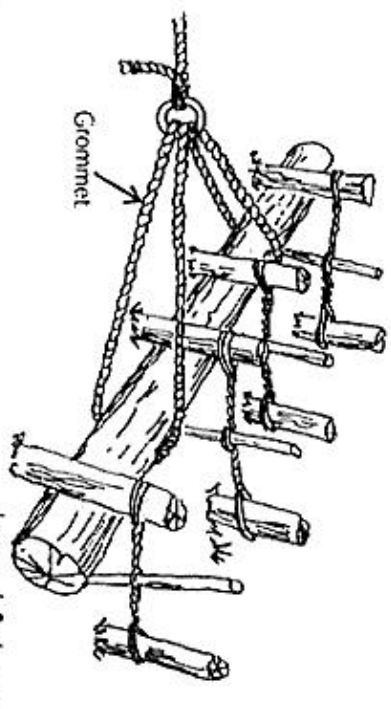

Pioneering Challenge

Project: Ladder
Points: up to 300 points
Equipment: various depending on design
Time rating: medium to long
Difficulty rating: easy to medium
Notes: ladder should take the weight of a person safely and be stable

Ladder Hitch

Log-and-Stake Anchor

Fig.4

Fig.3

Fig.2

Fig.1

Ladder Hitch